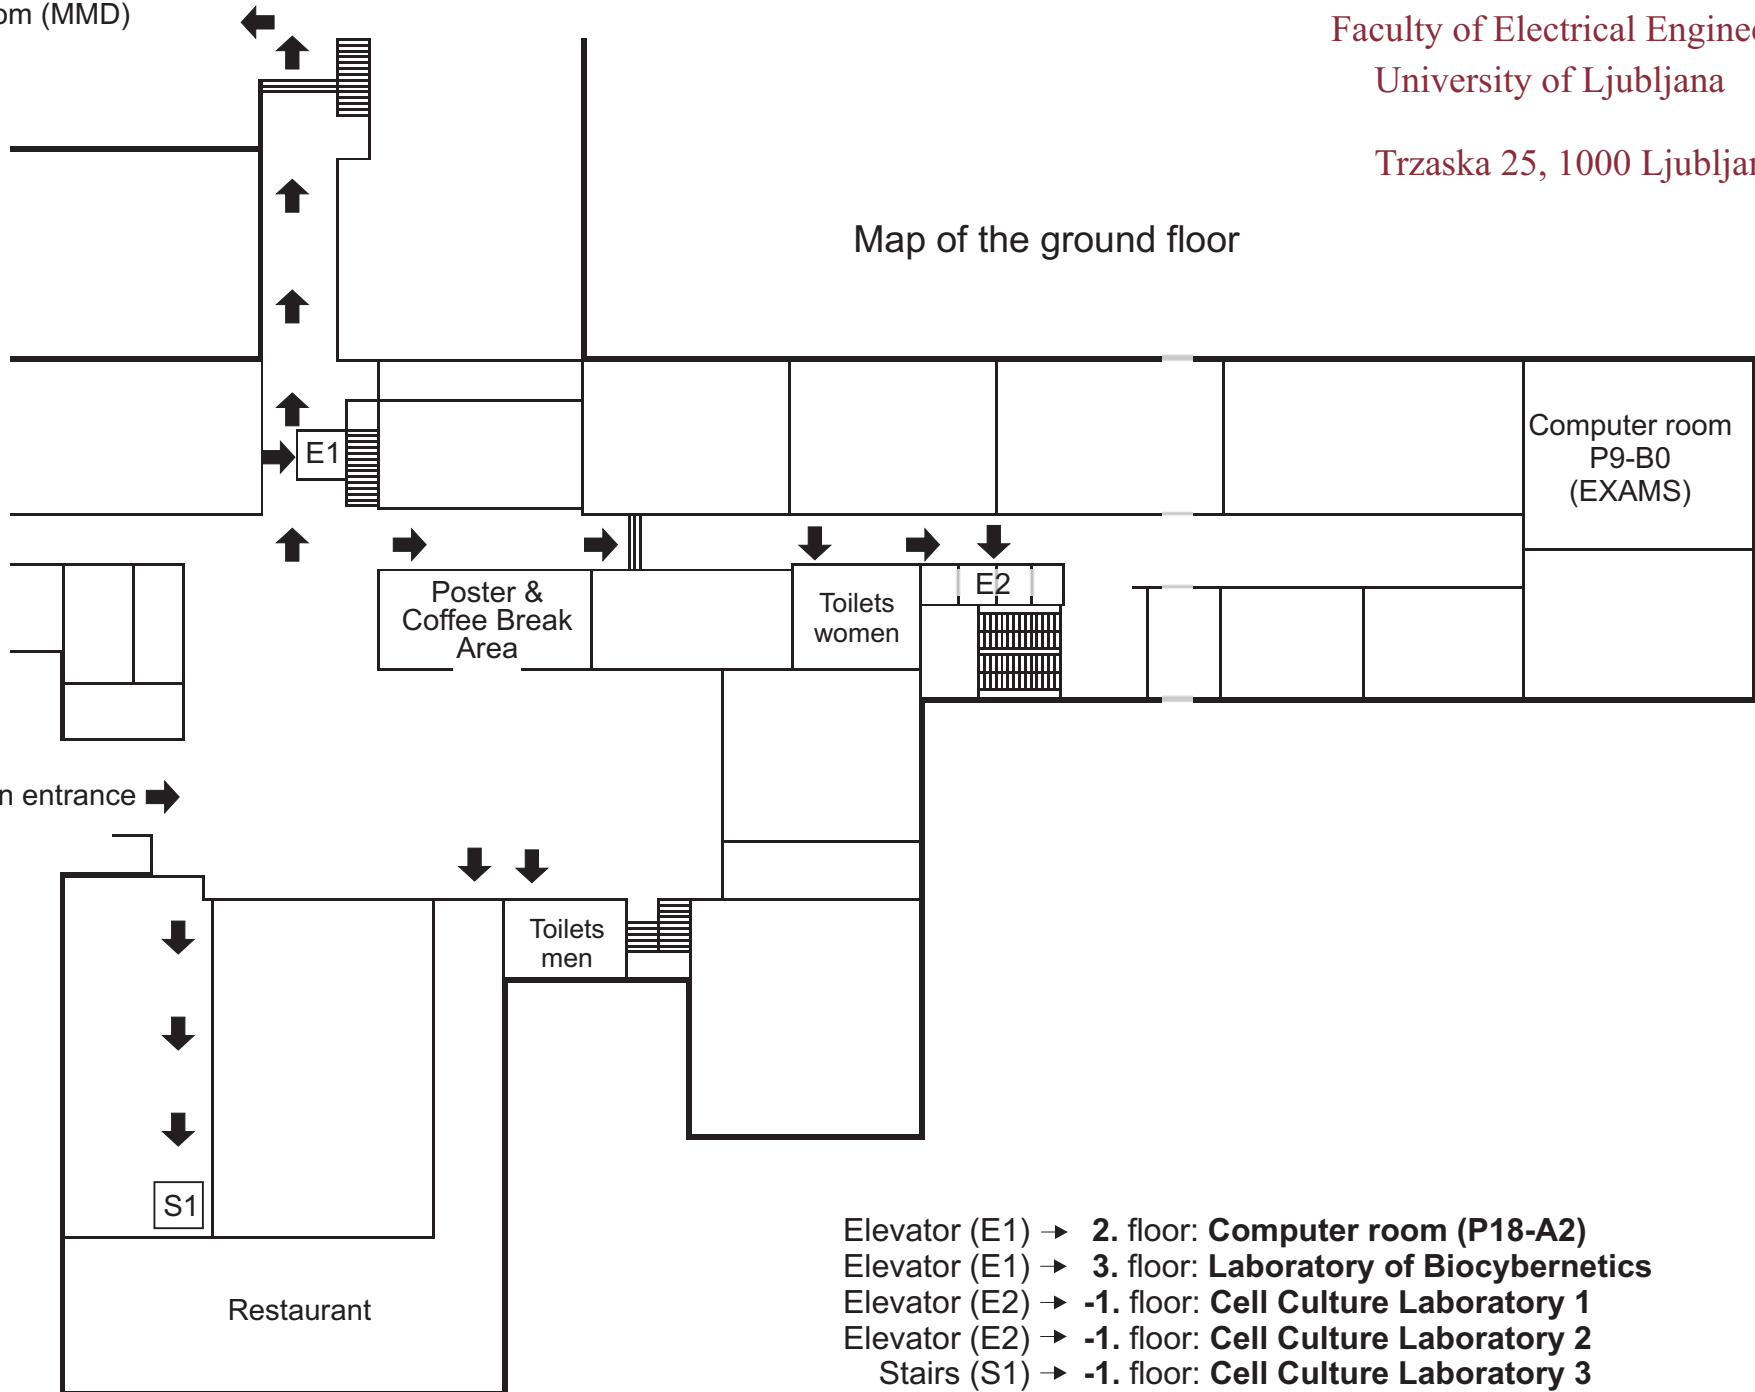

Lecture room (MMD)

Faculty of Electrical Engineering
University of Ljubljana

Trzaska 25, 1000 Ljubljana

Map of the ground floor

Main entrance →

- Elevator (E1) → 2. floor: **Computer room (P18-A2)**
- Elevator (E1) → 3. floor: **Laboratory of Biocybernetics**
- Elevator (E2) → -1. floor: **Cell Culture Laboratory 1**
- Elevator (E2) → -1. floor: **Cell Culture Laboratory 2**
- Stairs (S1) → -1. floor: **Cell Culture Laboratory 3**
- Stairs (S1) → -1. floor: **Microbiological Laboratory**
- Stairs (S1) → -1. floor: **Laboratory for Skin & BLM**